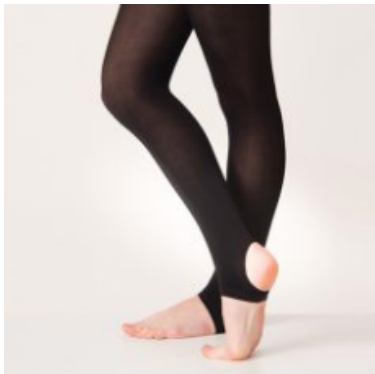

XS	S	M	L	XL
6-8	8-10	12-14	14-16	18-20

STIRRUPS, TIGHTS & SHORTS

Stirrup tights

Black
 Sizes: 7-9, 9-11, 11-13
 £7.00
 Sizes: Small, Medium, Large
 £9.00

Cotton footless leggings

Black
 Size
 1, 2 £13.00
 3a £14.50
 3 £19.00